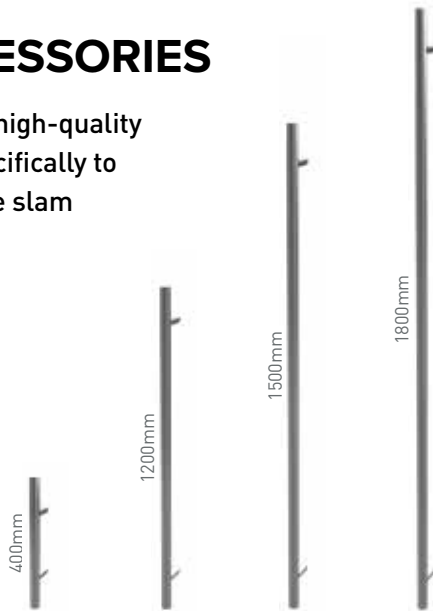

LONG BAR HANDLES
(Stainless Steel)

Mitre Lever on
Oval Rose
(Stainless Steel)

INTERIOR HANDLES
(Stainless Steel)

THE SMART SPARK *A mark of quality*

You will see our 'Smart Spark' quality mark stamped on many of our stainless steel accessories.

Whenever you see the Spark, you can be sure the hardware has been designed and thoroughly tested for use with our systems – and that the whole door, including glazing and accessories, has been tested to all the relevant industry standards.