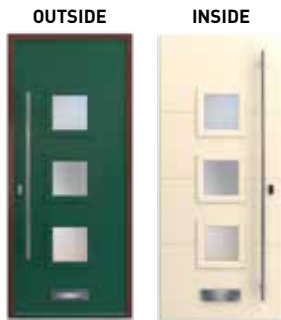

COLOUR YOUR DOOR

What are my options?

Choose Your Door Colour

Choose the perfect colour combinations for your door and frame to suit your home's colour schemes. Complement or contrast with your existing colour palette.

You can choose your perfect door colour (or colours), with the same on the inside and outside of your door, or two different colours – the choice is entirely yours.

Choose Your Frame Colour

Again you can choose to have the same colour on both sides of the frame, or different ones. And you can choose to match the colour (or colours) of your door; if you do, it will be a perfect match.

Inset Image: **Frame:** White KL010
Sash: Steel Blue