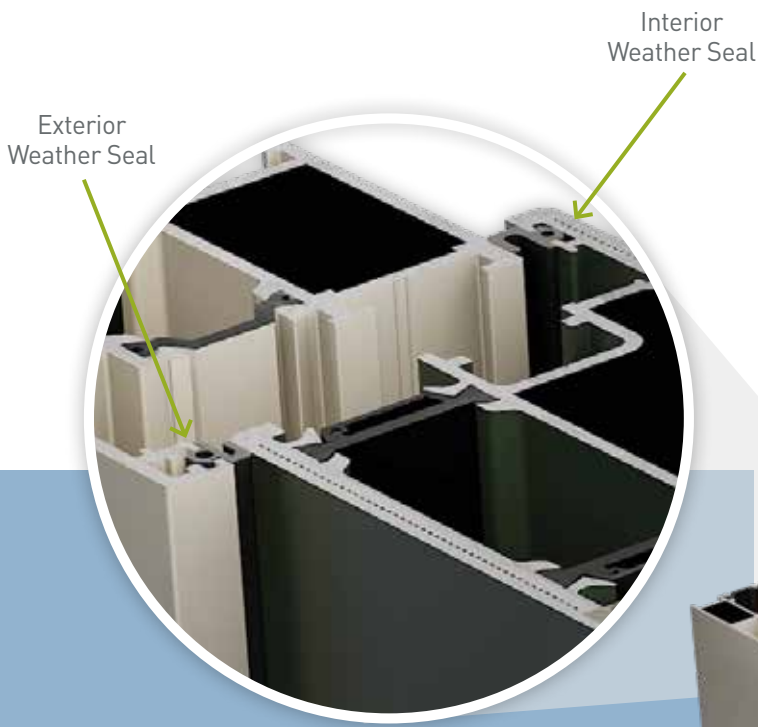

Our Doors Are 36% Thicker

than GRP (Glass Reinforced Plastic),
composite doors

With a thickness of 60mm (compared to 44mm for GRP composite doors) our aluminium composite door leafs provide superior strength and security. They present a powerful visual and physical deterrent to potential intruders.